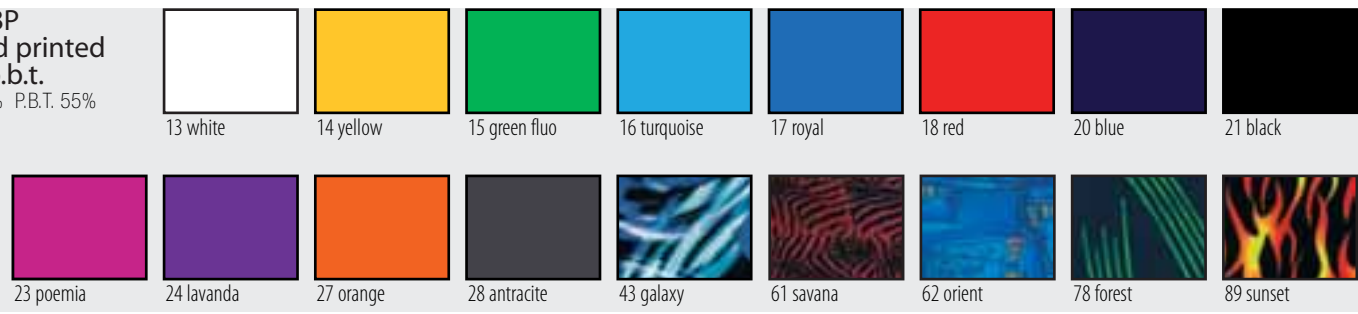

200008 ALGA YELLOW  
67x36x31 CM - 26x14x12 IN.  
MATERIAL: NYLON

200012 YELLOW BLUE  
56x28x35 CM 22x11x14 IN  
MATERIAL: POLYESTER

200013 ROYAL WHITE  
56x28x35 CM 22x11x14 IN  
MATERIAL: POLYESTER

200009 WHITE RED  
67x36x31 CM - 26x14x12 IN.  
MATERIAL: NYLON

**PBT & PBP  
plain and printed  
in new p.b.t.**

polyester 45% P.B.T. 55%

**LYT & LYF  
plain and printed  
colors in lycra**

poliamide 80% elastam 20%

**RAPPERS**

flexible one piece frame  
for ultimate comfort  
for all swimmers