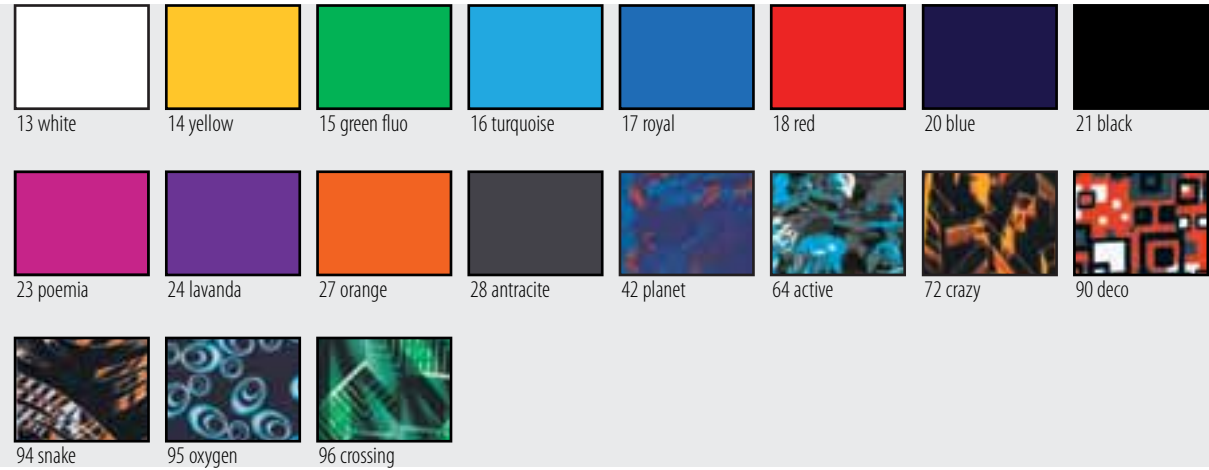

200008 ALGA YELLOW  
67x36x31 CM - 26x14x12 IN.  
MATERIAL: NYLON

200012 YELLOW BLUE  
56x28x35 CM 22x11x14 IN  
MATERIAL: POLYESTER

200013 ROYAL WHITE  
56x28x35 CM 22x11x14 IN  
MATERIAL: POLYESTER

200009 WHITE RED  
67x36x31 CM - 26x14x12 IN.  
MATERIAL: NYLON

**PBT & PBP  
plain and printed  
in new p.b.t.**

polyester 45% P.B.T. 55%

**LYT & LYF  
plain and printed  
colors in lycra**

poliamide 80% elastam 20%

**RAPPERS**

flexible one piece frame  
for ultimate comfort  
for all swimmers